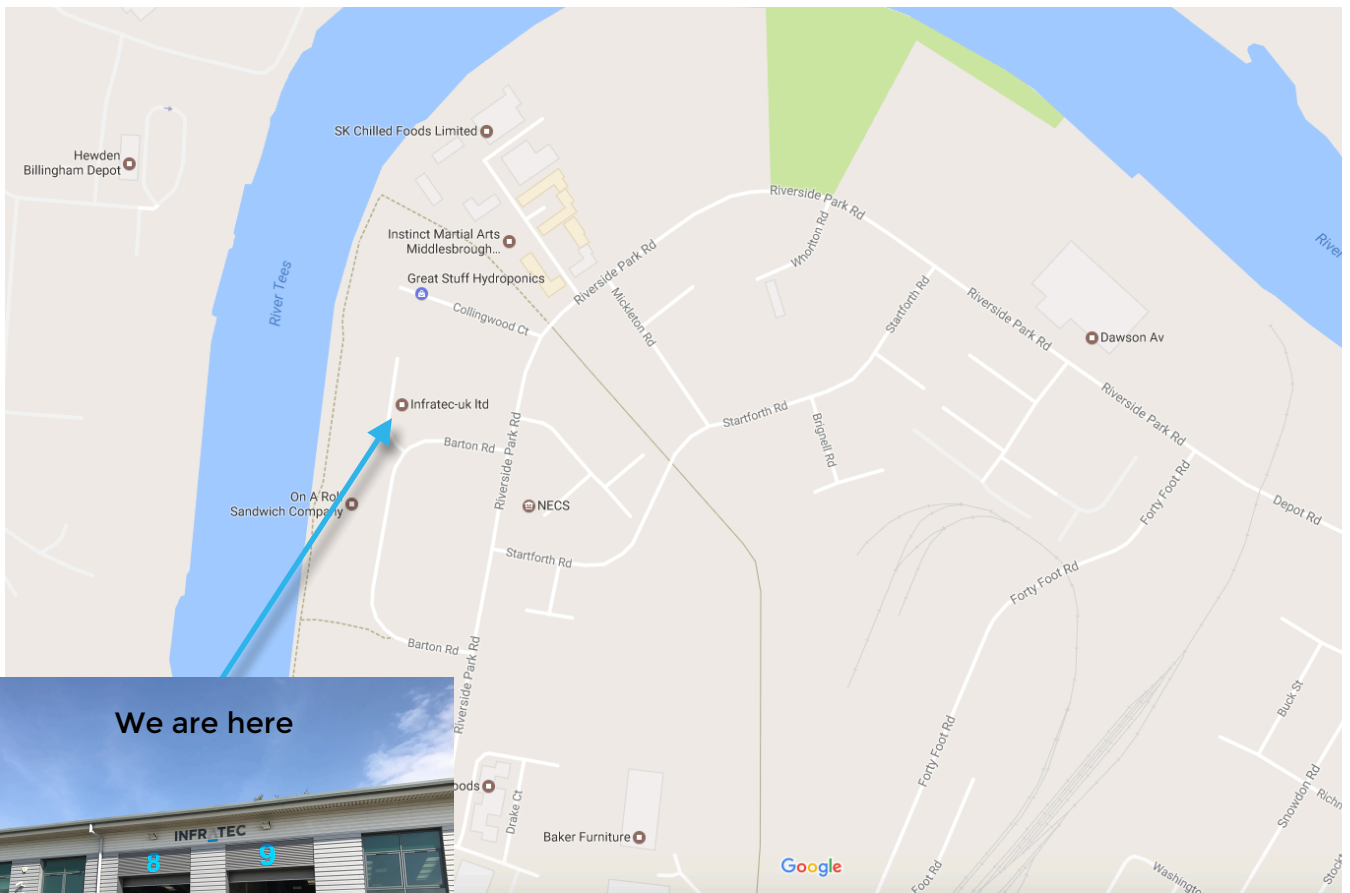

How to find us...

From the A19, take the A66 Middlesbrough exit.

After about 500 yards on the A66, take the exit slip for 'Riverside Park'.

At the roundabout take the third exit for 'Riverside Park'.

Then take the first exit at the next roundabout.

At the next roundabout with TWI on your left-hand side, take the first exit for 'Riverside Park (West)'.

Stay on Riverside Park Road for approximately half a mile and take the first Barton Road turning immediately after 'The Gazette' printing site (Photo 1).

Following the road around and then take a left onto Easter Park (Photo 2).

You will then find us on the right-hand side (Photo 3).

We are here